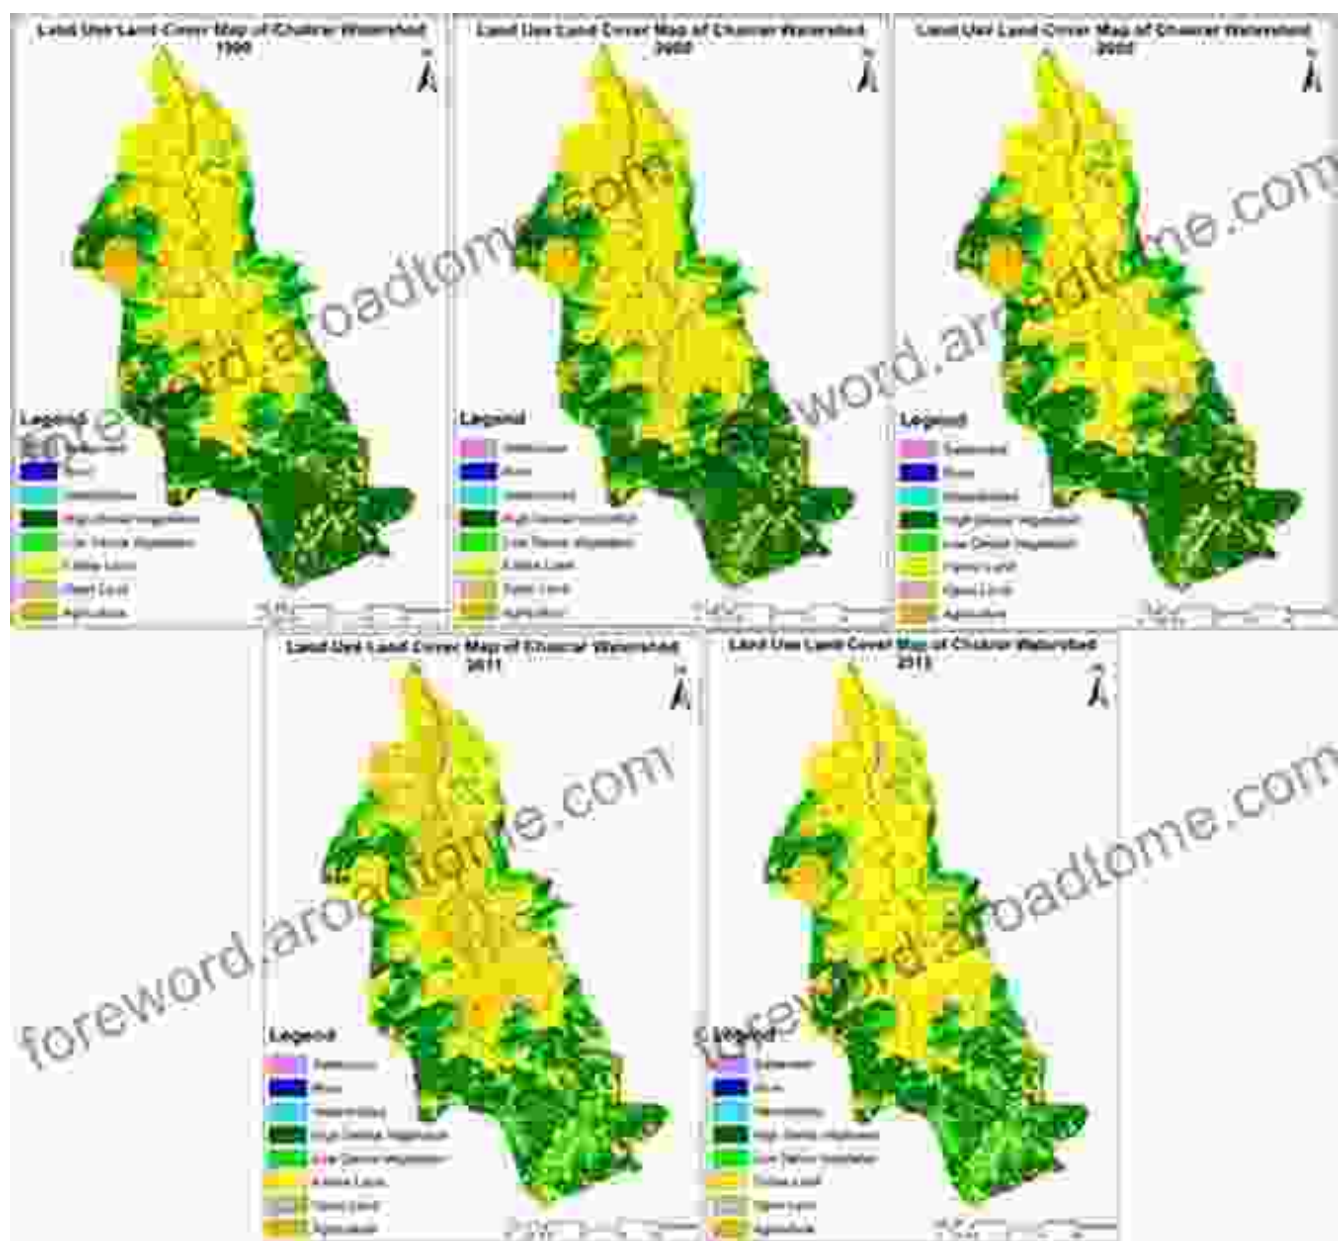

In the heart of towering peaks and sprawling valleys, where nature's artistry unfolds, lies the realm of mountain regions. These majestic landscapes, with their intricate mosaic of land use and land cover, pose unique challenges for environmental monitoring and resource management. Enter remote sensing, a groundbreaking technology that empowers us to observe and analyze mountain environments from a bird's-eye view.

Remote sensing satellites, orbiting high above the Earth's surface, capture vast amounts of data in various wavelengths of the electromagnetic spectrum. This data, processed using sophisticated algorithms, allows us to create detailed maps and images that reveal the intricate patterns and dynamics of land use and land cover in mountain regions.

Unveiling the Landscape's Tapestry

Remote sensing unveils the hidden tapestry of land use and land cover in mountain regions, providing invaluable insights into human activities and their impact on the environment. By analyzing satellite imagery, we can delineate different land use types, such as forests, grasslands, croplands, urban areas, and water bodies. This information is crucial for land-use planning, conservation efforts, and sustainable development initiatives.

Monitoring Land Cover Dynamics

Beyond static land use patterns, remote sensing also allows us to monitor the dynamic changes occurring in mountain landscapes. By comparing satellite images captured at different time intervals, we can detect and quantify land cover changes, such as deforestation, urbanization, and agricultural expansion. This knowledge is essential for understanding the drivers and consequences of environmental change and developing appropriate mitigation strategies.