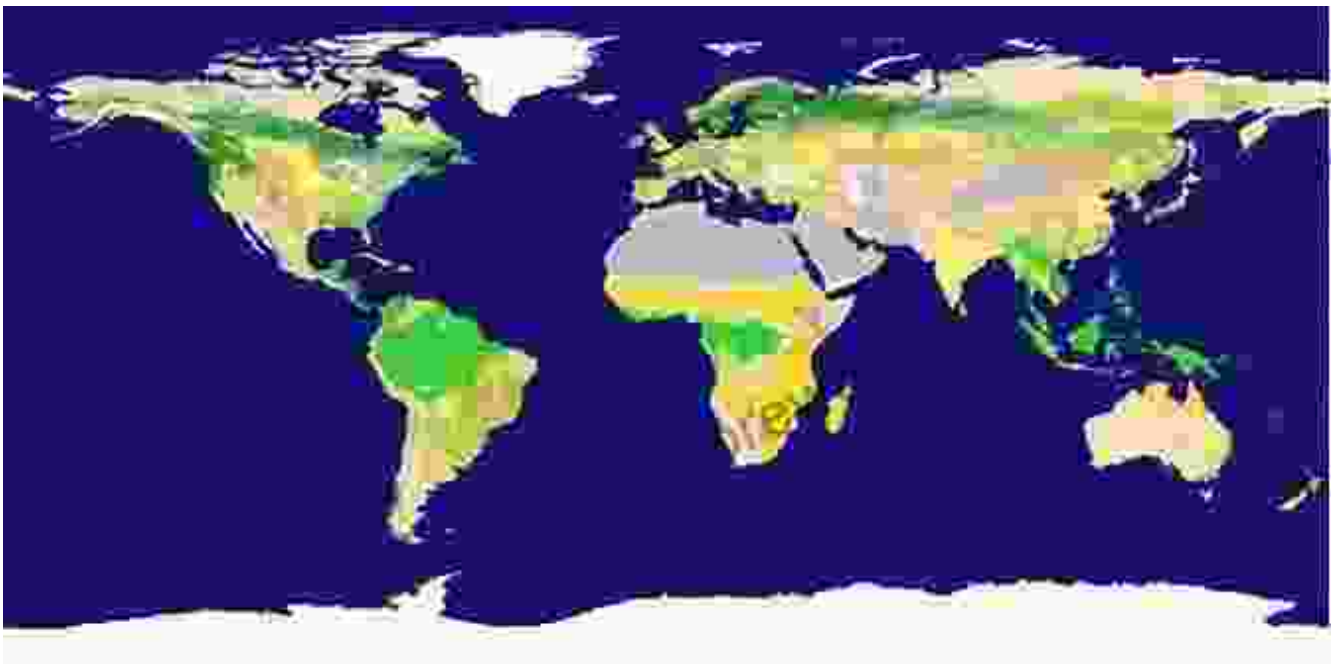

Remote sensing satellites, orbiting high above the Earth's surface, capture vast amounts of data in various wavelengths of the electromagnetic spectrum. This data, processed using sophisticated algorithms, allows us to create detailed maps and images that reveal the intricate patterns and dynamics of land use and land cover in mountain regions.

Unveiling the Landscape's Tapestry

Remote sensing unveils the hidden tapestry of land use and land cover in mountain regions, providing invaluable insights into human activities and their impact on the environment. By analyzing satellite imagery, we can delineate different land use types, such as forests, grasslands, croplands, urban areas, and water bodies. This information is crucial for land-use planning, conservation efforts, and sustainable development initiatives.

Monitoring Land Cover Dynamics

Beyond static land use patterns, remote sensing also allows us to monitor the dynamic changes occurring in mountain landscapes. By comparing satellite images captured at different time intervals, we can detect and quantify land cover changes, such as deforestation, urbanization, and agricultural expansion. This knowledge is essential for understanding the drivers and consequences of environmental change and developing appropriate mitigation strategies.